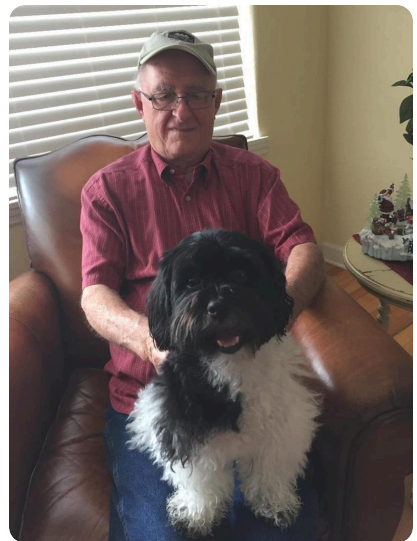

Media

Alvin "Benny" Crouse

SEP 14, 1939 - JAN 30, 2019