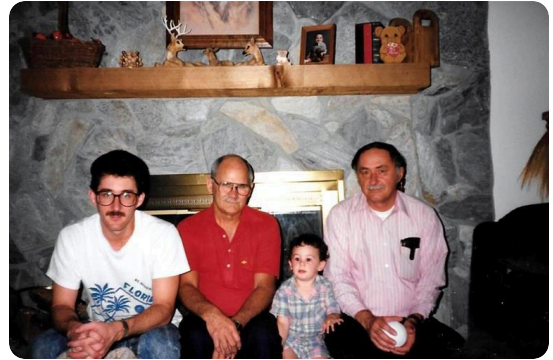

Media

Alvin "Benny" Crouse

SEP 14, 1939 - JAN 30, 2019