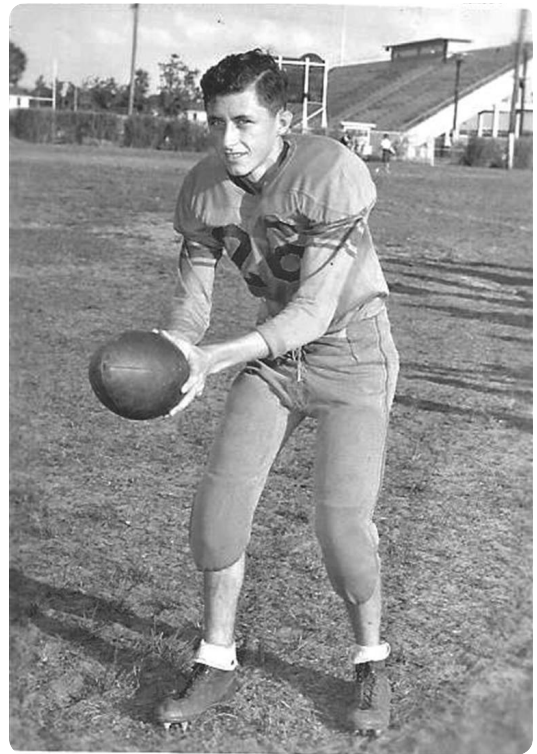

Media

Alvin "Benny" Crouse

SEP 14, 1939 - JAN 30, 2019