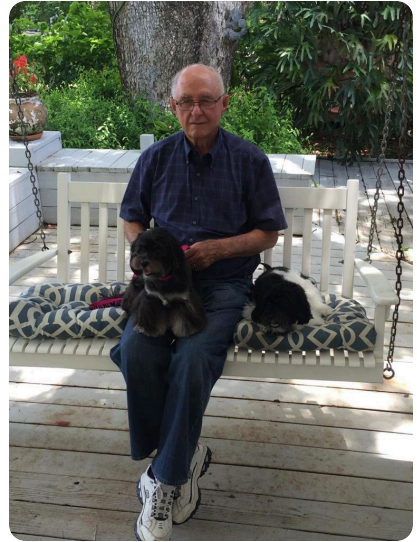

Media

Alvin "Benny" Crouse

SEP 14, 1939 - JAN 30, 2019