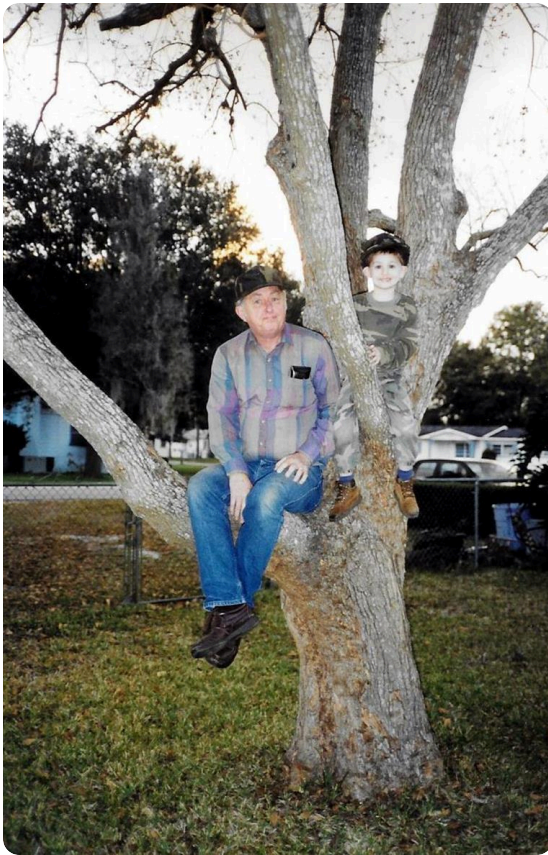

## Alvin "Benny" Crouse

SEP 14, 1939 - JAN 30, 2019

Gentry-Morrison Funeral Homes shared 58 photos to the **LifeTributes** album.

February 4 at 10:42 AM

**Media**

**Alvin "Benny" Crouse**

SEP 14, 1939 - JAN 30, 2019